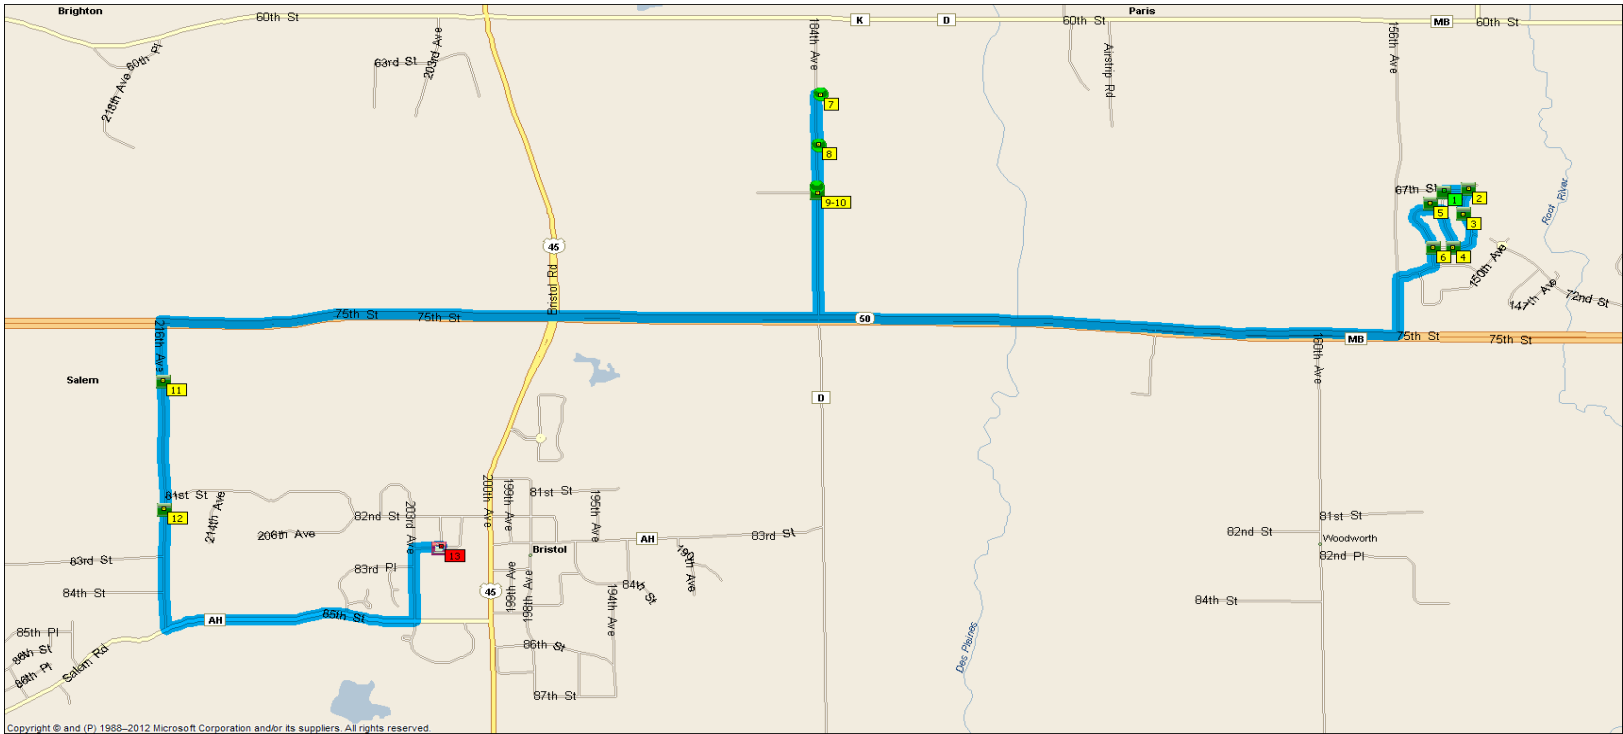

Bristol Route #6	
Rt	PU Tm Pickup/Dropoff Address
7:08 AM	67th St & 154th Ave
7:09 AM	67th St & 152nd Ave
7:09 AM	6816 152nd Ave
7:09 AM	6816 152nd Ave
7:11 AM	70th St & 154th Ave
7:12 AM	15414 68th St
7:14 AM	70th St & 155th Ave
7:18 AM	6325 184th Ave
7:19 AM	6501 184th Ave
7:19 AM	6715 184th Ave
7:20 AM	67th St & 184th Ave
7:19 AM	7713 216th Ave
7:26 AM	8133 216th Ave
7:30 AM	AA:School Bristol