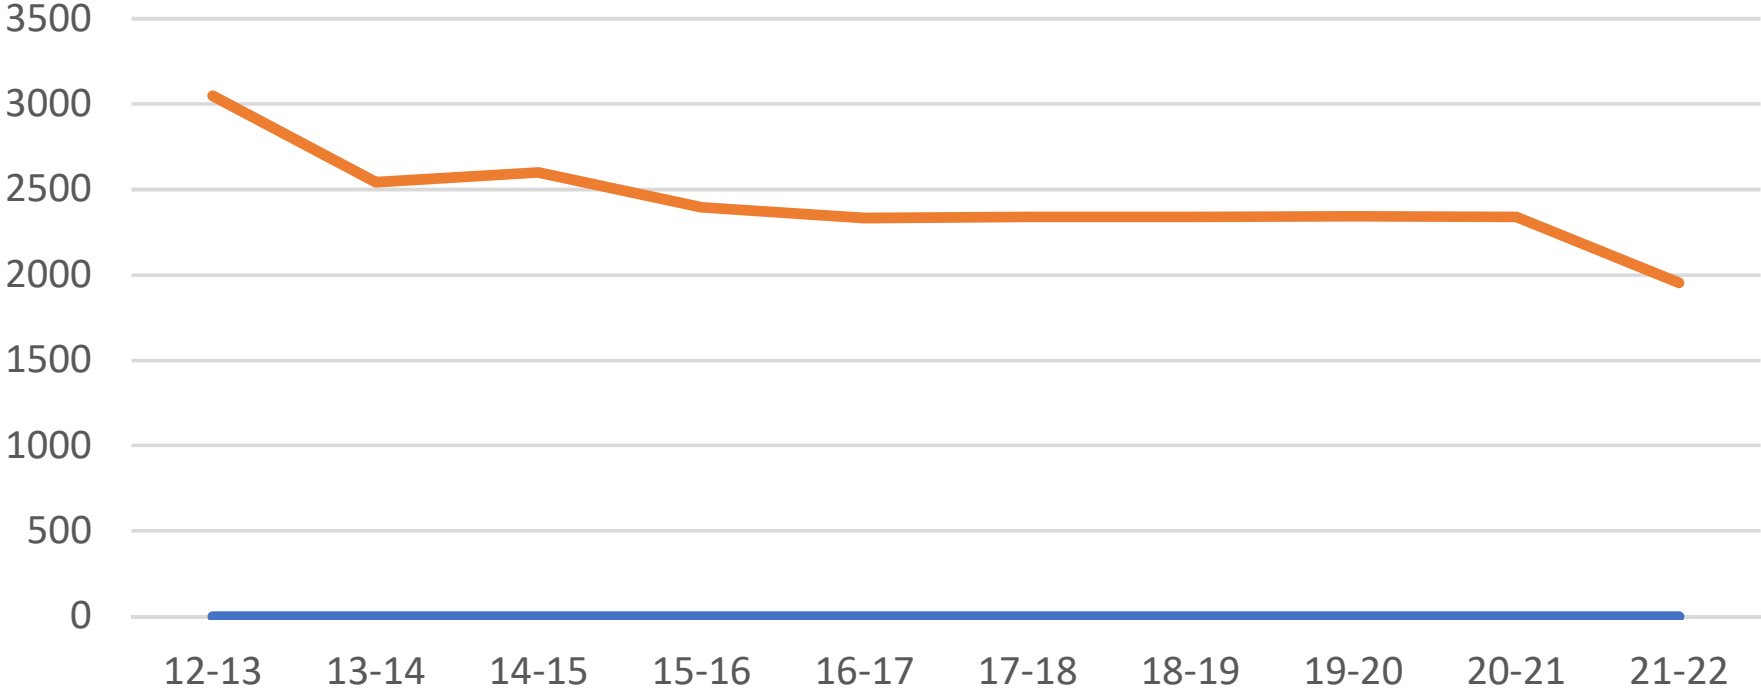

# Bristol School Tax History on a \$400,000 Home

— \$400,000 Home